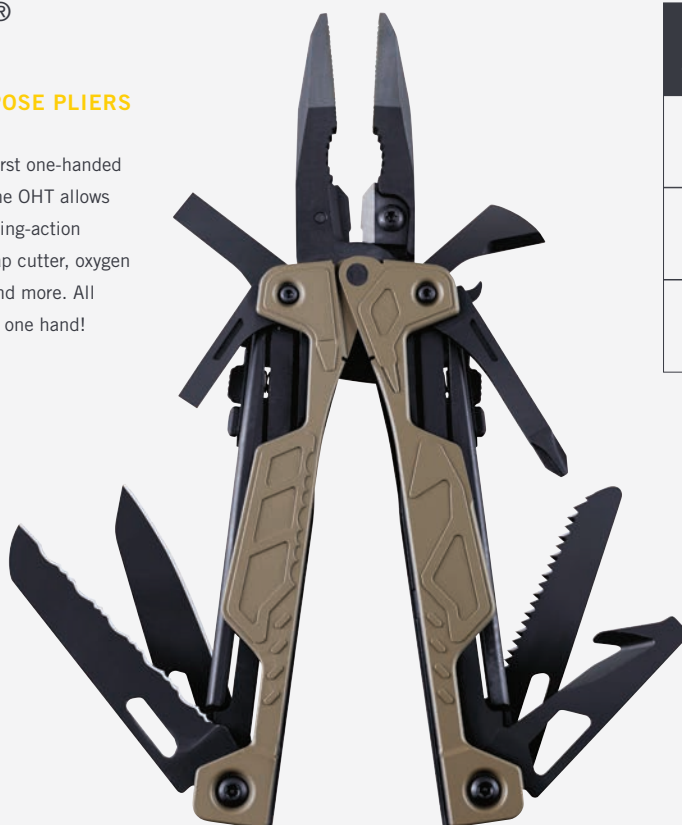

OHT®

MULTIPURPOSE PLIERS

Leatherman's first one-handed opening tool, the OHT allows you to carry spring-action pliers, saw, strap cutter, oxygen tank wrench, and more. All accessible with one hand!

COLOR

16
TOOLS

9.9 OZ
280.6 G

2.37 IN
6 CM

4.5 IN
11.5 CM

TOOLS

Spring-action Needlenose Pliers

Spring-action Regular Pliers

Spring-action Premium Replaceable Hard-wire Cutters

Spring-action Premium Replaceable Wire Cutters

420HC Knife

420HC Serrated Knife

Saw

Strap Cutter

#8-32 Cleaning Rod/Brush Adapter

Can Opener

Bottle Opener

Oxygen Tank Wrench

Phillips Screwdriver

Large Screwdriver

Medium Screwdriver

Small Screwdriver