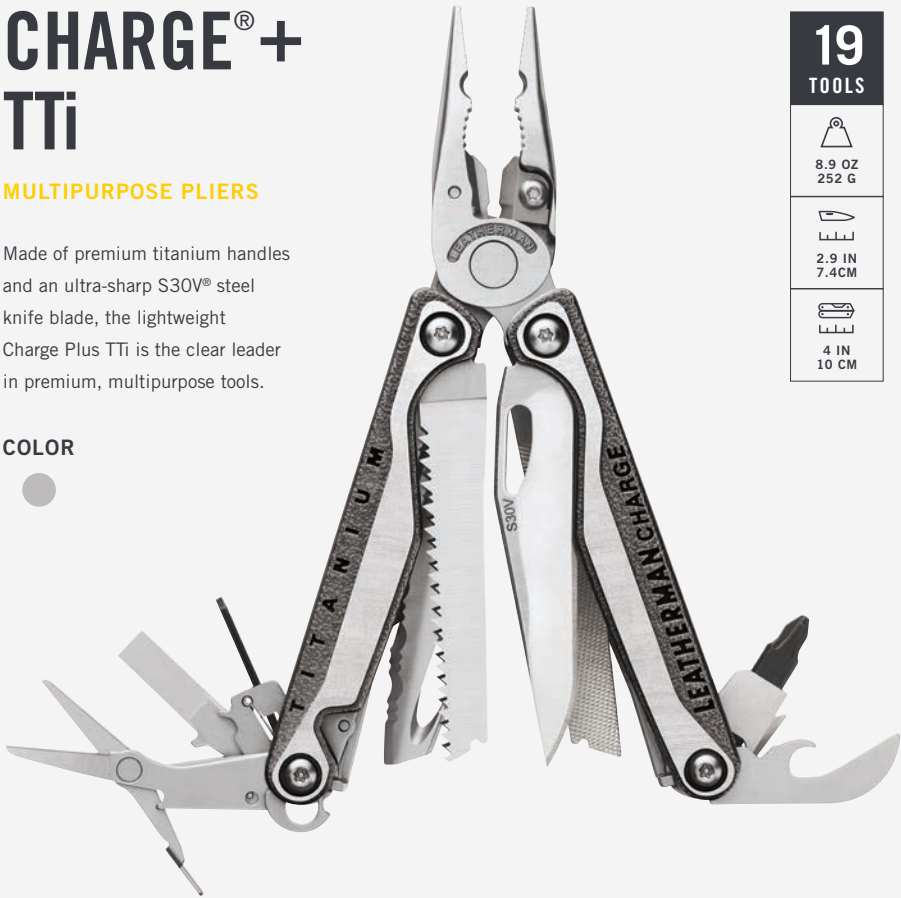

CHARGE® + TTi

MULTIPURPOSE PLIERS

Made of premium titanium handles and an ultra-sharp S30V® steel knife blade, the lightweight Charge Plus TTi is the clear leader in premium, multipurpose tools.

COLOR

19
TOOLS

TOOLS

- Needlenose Pliers
- Regular Pliers
- Premium Replaceable Hard-wire Cutters
- Premium Replaceable Wire Cutters
- Electrical Crimper
- Wire Stripper
- S30V Knife
- 420HC Serrated Knife
- Saw
- Spring-action Scissors
- Cutting Hook
- Ruler (8 in | 19 cm)
- Can Opener
- Bottle Opener
- Wood/Metal File

- Diamond-coated File
- Large Bit Driver
- Small Bit Driver
- Medium Screwdriver

BITS INCLUDED

- Square Drive #1 & #2
- Eyeglass Screwdriver
- Hex 5/32 & 9/64"
- Hex 1/8" & 7/64"
- Hex 3/32" & 5/64"
- Hex 1/16" & .050"
- Phillips #1-2 & 3/16" Screwdriver
- Screwdriver 1/8" & Torx #15