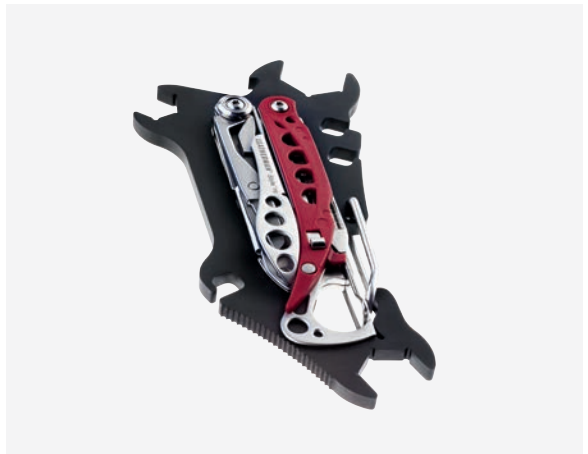

### TOOLS

- Grip Tape File
- 3/8" Open End Wrench
- 9/16" Open End Wrench
- 1/2" Open End Wrench
- Bottle Opener