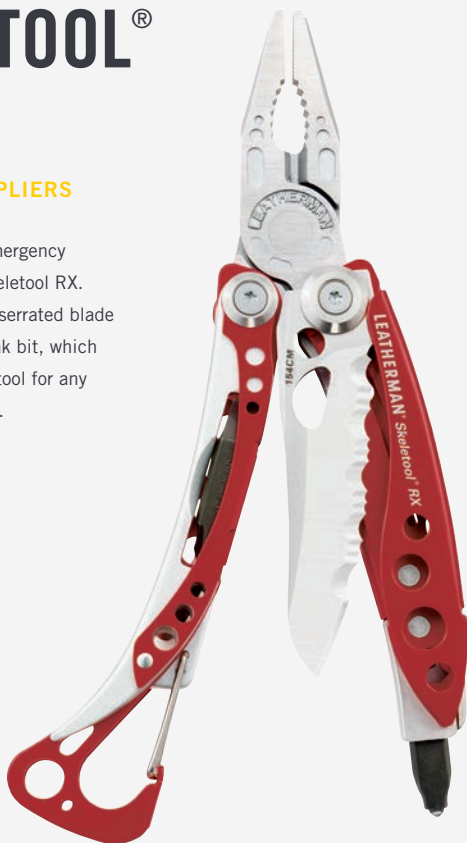

SKELETOOL® RX

MULTIPURPOSE PLIERS

Be ready to help in emergency situations with the Skeletool RX. The RX has a 154CM serrated blade and carbide glass break bit, which makes it an essential tool for any EMT or first responder.

COLOR