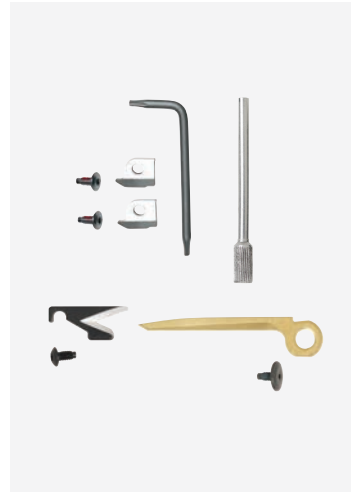

MUT® ACCESSORY KIT

TOOLS

Premium Replaceable Wire & Hard-wire Cutters

Accessory Screw and Torx

Replaceable Firearm Disassembly Punch

3/32" Disassembly Punch

Replaceable Bronze Carbon Scraper

NOTE: Available as a kit or as individual pieces.

Also Available in Black Oxide.