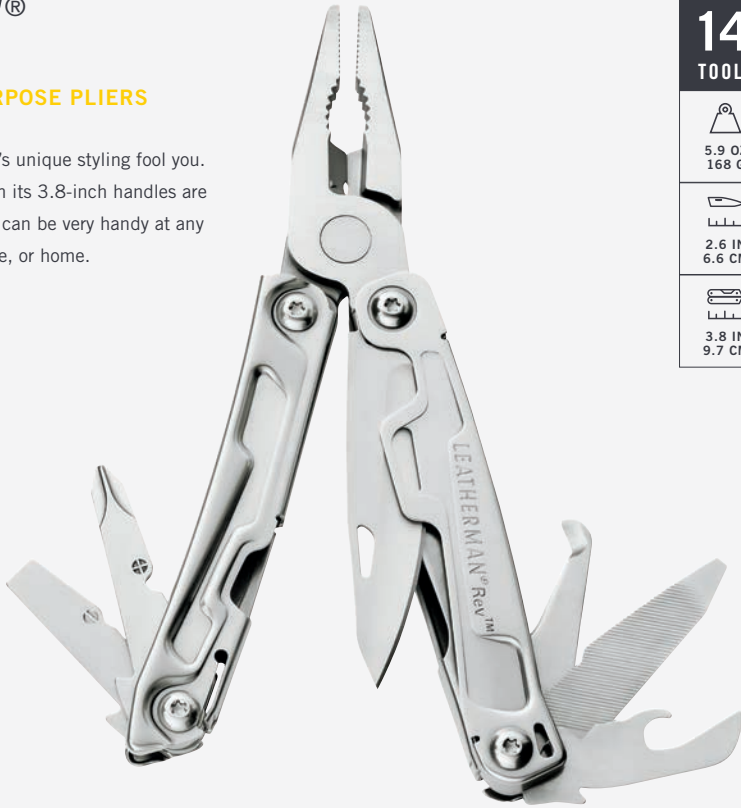

REV®

MULTIPURPOSE PLIERS

Don't let Rev's unique styling fool you. Packed within its 3.8-inch handles are 14 tools that can be very handy at any job site, office, or home.

COLOR

14
TOOLS

5.9 OZ
168 G

2.6 IN
6.6 CM

3.8 IN
9.7 CM

TOOLS

- Needlenose Pliers
- Regular Pliers
- Hard-wire Cutters
- Wire Cutters
- Wire Stripper
- 420HC Knife
- Package Opener
- Ruler (1.5 in | 3.8 cm)
- Can Opener
- Bottle Opener
- Wood/Metal File
- Phillips Screwdriver
- Medium Screwdriver
- Small Screwdriver