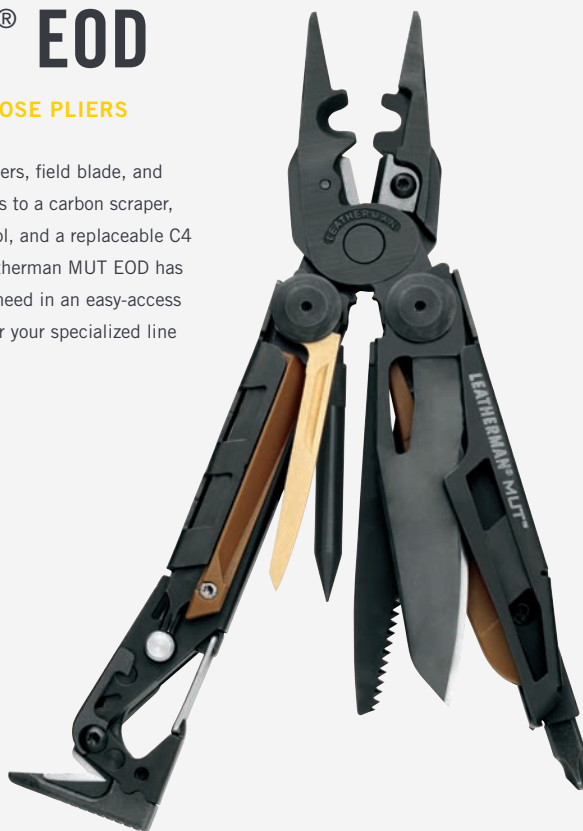

MUT® EOD

MULTIPURPOSE PLIERS

From cap crimpers, field blade, and fuse-wire cutters to a carbon scraper, bolt override tool, and a replaceable C4 punch, the Leatherman MUT EOD has everything you need in an easy-access configuration for your specialized line of work.

COLOR

15
TOOLS

11.2 OZ
317.5 G

3 IN
7.6 CM

5 IN
12.7 CM

TOOLS

Needlenose Pliers
Stranded-wire Cutters
Premium Replaceable Fuse-wire Cutters
Military Performance Spec Cap Crimper
Electrical Crimper
420HC Combo Knife
Saw
Replaceable Cutting Hook
Hammer
Bolt Override Tool
Replaceable C4 Punch
Replaceable Bronze Carbon Scraper

#8-32 Cleaning Rod/Brush Adapters
Carabiner/Bottle Opener
Large Bit Driver

BITS INCLUDED

Torx #15 & Hex 7/64"
Phillips #1-2 & 3/16" Screwdriver
Phillips #2 & 1/4" Screwdriver