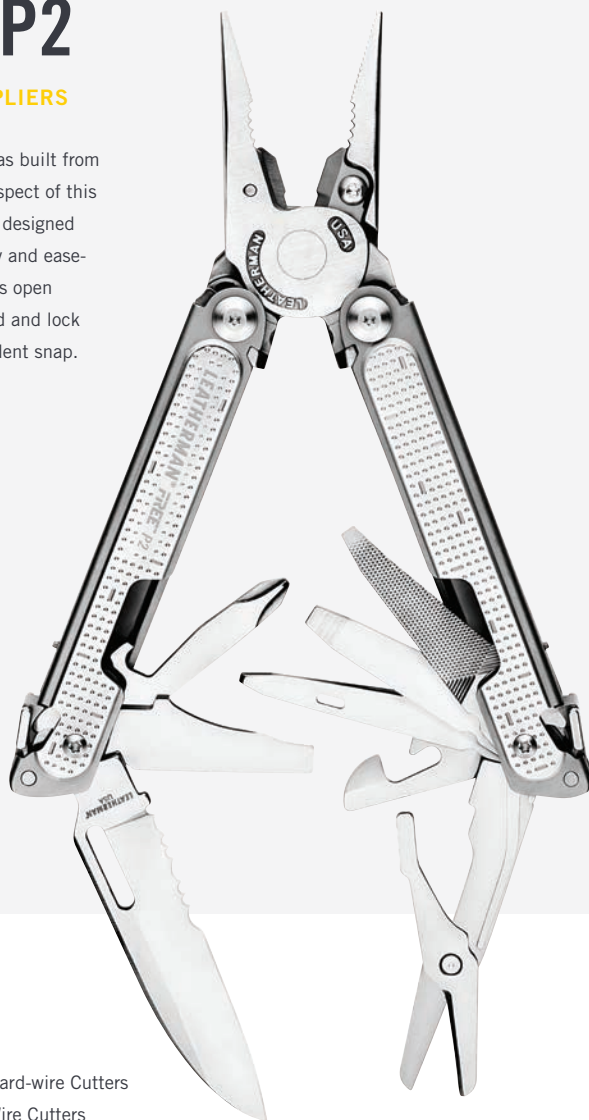

FREE™ P2

MULTIPURPOSE PLIERS

Leatherman Free P2 was built from the ground up. Every aspect of this multipurpose plier was designed with comfort, durability and ease-of-use in mind. All tools open smoothly with one hand and lock into place with a confident snap.

COLOR

19
TOOLS

7.6 OZ
215.46 G

2.76 IN
7.02 CM

4.25 IN
10.78 CM

TOOLS

Needlenose Pliers

Regular Pliers

Premium Replaceable Hard-wire Cutters

Premium Replaceable Wire Cutters

420HC Combo Knife

Spring-action Scissors

Bottle Opener

Pry Tool

Package Opener

Can Opener

Awl

Wire Stripper

Ruler (1.41 in | 25 mm)

Wood/Metal File

Electrical Crimper

Phillips Screwdriver

Medium Screwdriver

Small Screwdriver

Extra Small Screwdriver