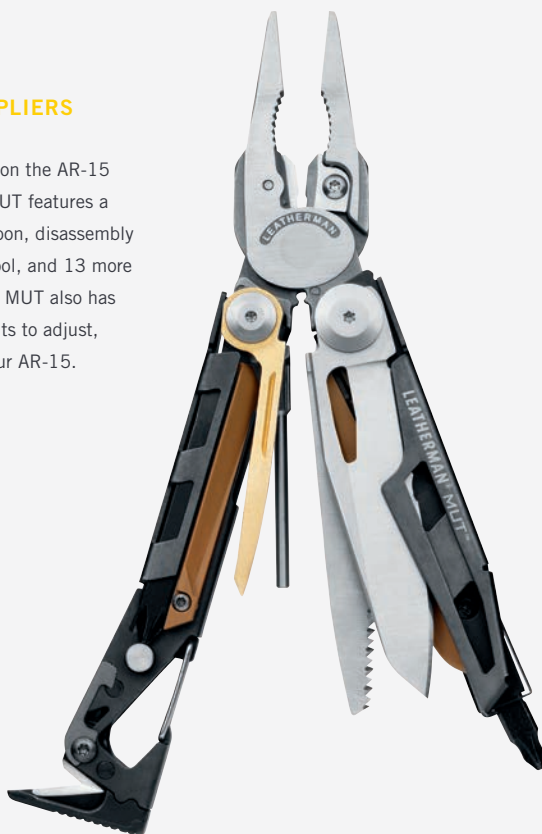

MUT®

MULTIPURPOSE PLIERS

Built for maintenance on the AR-15 weapon system, the MUT features a bronze scraper for carbon, disassembly punch, bolt override tool, and 13 more high-quality tools. The MUT also has all the standard tool bits to adjust, tighten, and dial in your AR-15.

COLOR

16
TOOLS

11.2 OZ
317.5 G

3 IN
7.6 CM

5 IN
12.7 CM

TOOLS

Needlenose Pliers
Regular Pliers
Premium Replaceable Wire Cutters
Premium Replaceable Hard-wire Cutters
Stranded-wire Cutters
Electrical Crimper
420HC Combo Knife
Saw
Replaceable Cutting Hook
Hammer
Bolt Override Tool
Replaceable Bronze Carbon Scraper
#8-32 Cleaning Rod/Brush Adapter

Replaceable Firearm Disassembly Punch
Carabiner/Bottle Opener
Large Bit Driver

BITS INCLUDED

Torx #15 & Hex 7/64"
Phillips #1-2 & 3/16" Screwdriver
Phillips #2 & 1/4" Screwdriver