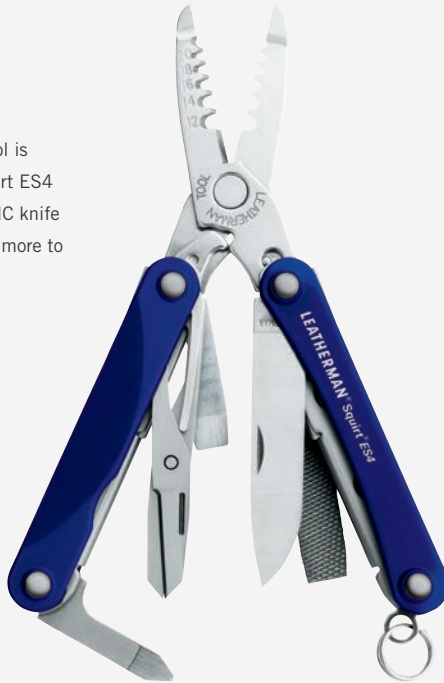

SQUIRT® ES4

MULTIPURPOSE PLIERS

This powerhouse of a keychain tool is functional, yet compact. The Squirt ES4 has standard wire strippers, 420HC knife blade, wood/metal file, and much more to make quick work of any project.

COLOR