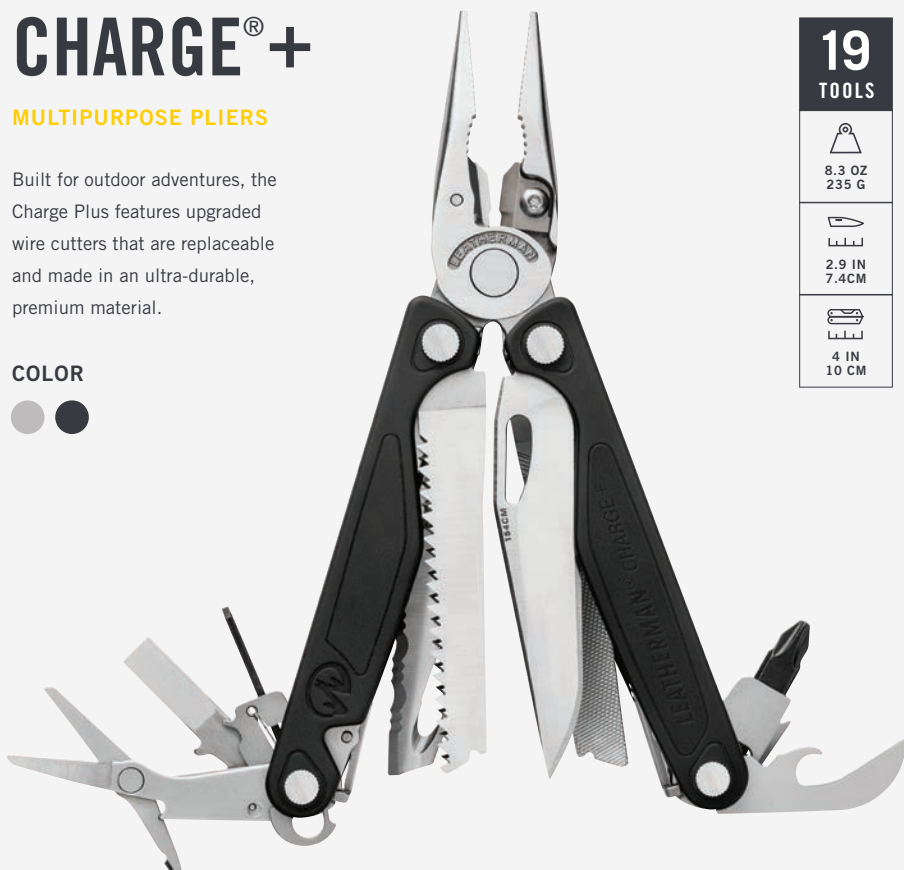

CHARGE®+

MULTIPURPOSE PLIERS

Built for outdoor adventures, the Charge Plus features upgraded wire cutters that are replaceable and made in an ultra-durable, premium material.

COLOR

19
TOOLS

TOOLS

Needlenose Pliers
Regular Pliers
Premium Replaceable Hard-wire Cutters
Premium Replaceable Wire Cutters
Electrical Crimper
Wire Stripper
154CM Knife
420HC Serrated Knife
Saw
Spring-action Scissors
Cutting Hook
Ruler (8 in | 19 cm)
Can Opener
Bottle Opener
Wood/Metal File

Diamond-coated File
Large Bit Driver
Small Bit Driver
Medium Screwdriver

BITS INCLUDED

Square Driver #1 & #2
Eyeglass Screwdriver
Hex 5/32" & 9/64"
Hex 1/8" & 7/64"
Hex 3/32" & 5/64"
Hex 1/16" & .050"
Phillips #1-2 & 3/16" Screwdriver
Screwdriver 1/8" & Torx #15