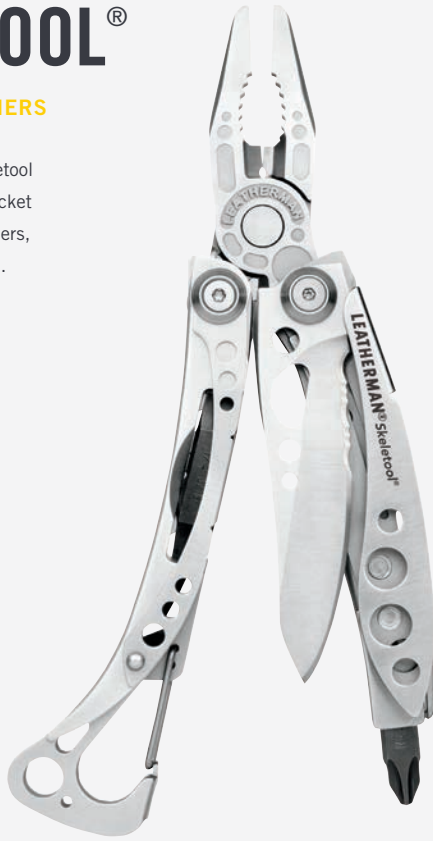

SKELETOOL®

MULTIPURPOSE PLIERS

At a mere 5 oz., the Skeletool is a perfect balance of pocket knife, screwdriver, and pliers, in one compact multi-tool.

COLOR